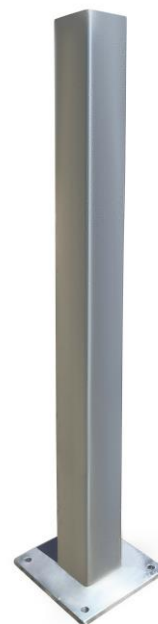

## Standard Specifications:

- Body: hot dip galvanised SHS steel, post welded to base plate
- Fixture: surface mount only

## Options:

- Post: stainless steel
- Finish: powder coated
- Fold Down  
Version: available see EM438

## Option examples:

EM438 square fold down bollard

EM438 drive-over height when folded: 130mm

EM438-SS square fold down bollard, stainless steel option